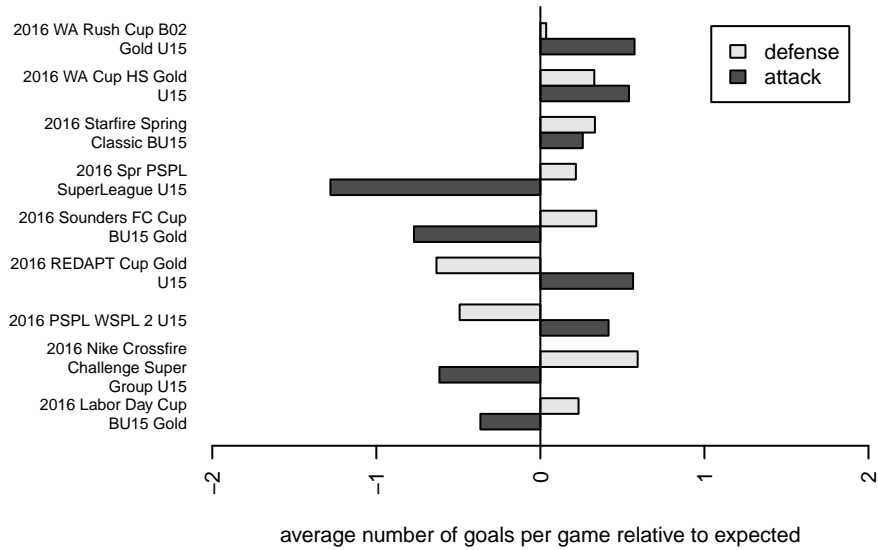

Performance relative to 13 month average