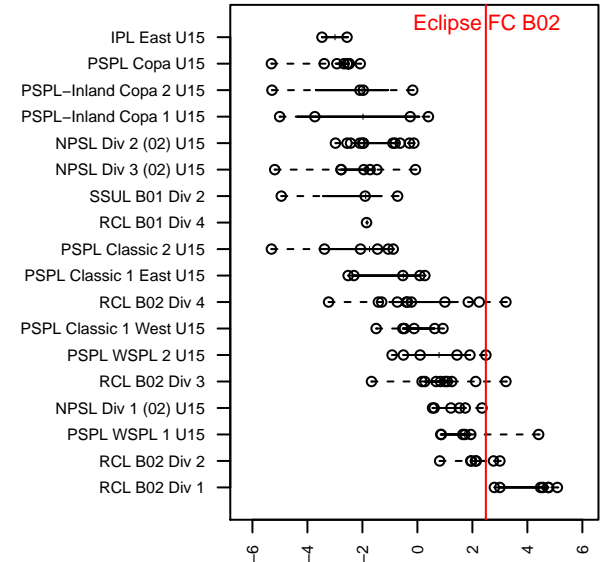

**attack and defense rating
relative to others at age
and all opponents in last 13 months**