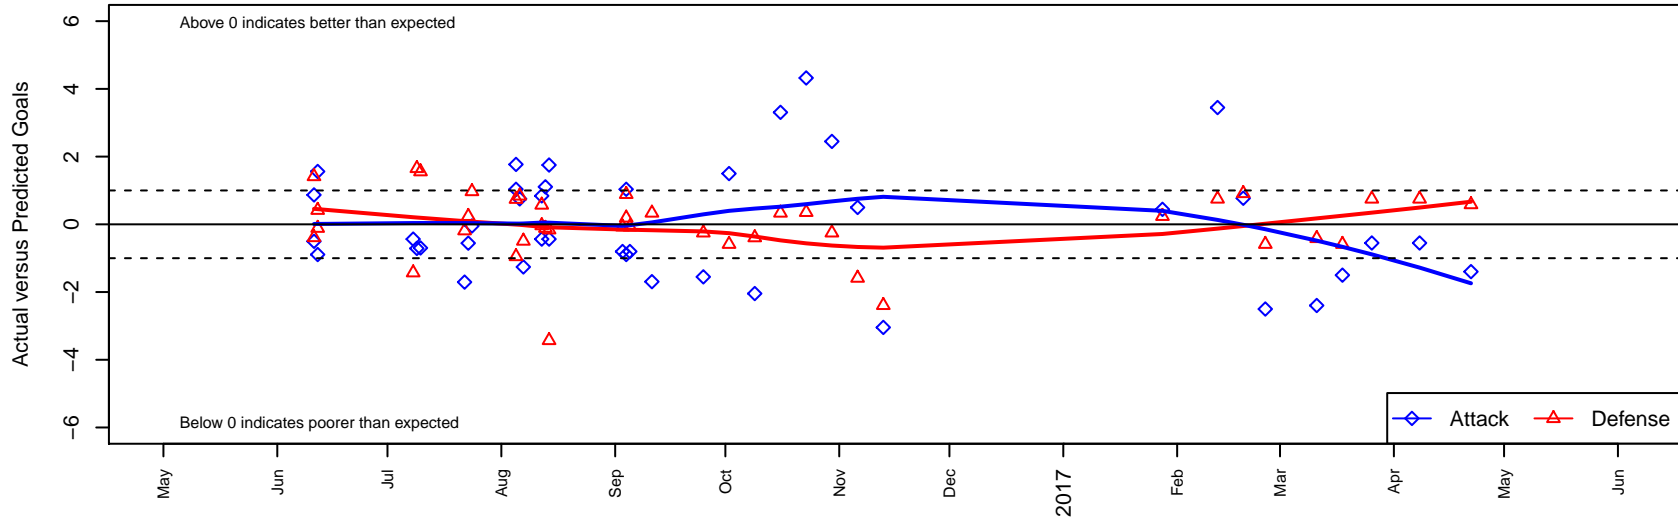

# Eclipse FC B02

, WA  
 B02 total strength=1540  
 attack=14.43 defense=11.71  
 fall league = PSPL WSPL 2 U15  
 spr league = Spr PSPL SuperLeague U15

alt names used:  
 ECLIPSEFC ECLIPSE02 (WA)  
 Eclipse FC Eclipse B02  
 ECLIPSE FC B02 (WA)  
 Eclipse 2002  
 Eclipse FC BU15  
 ECLIPSE FC B02 (WA)  
 ECLIPSE FC ECLIPSE B02 (WA)  
 Eclipse FC Eclipse B02

**Eclipse FC B02**  
 Dots are actual minus expected GF (blue circles) and GA (red triangles).  
 Blue line is smoothed change in attack strength. Red is smoothed change in defense strength.

**attack and defense variance (black dot)  
relative to other teams  
and top 10 in region**